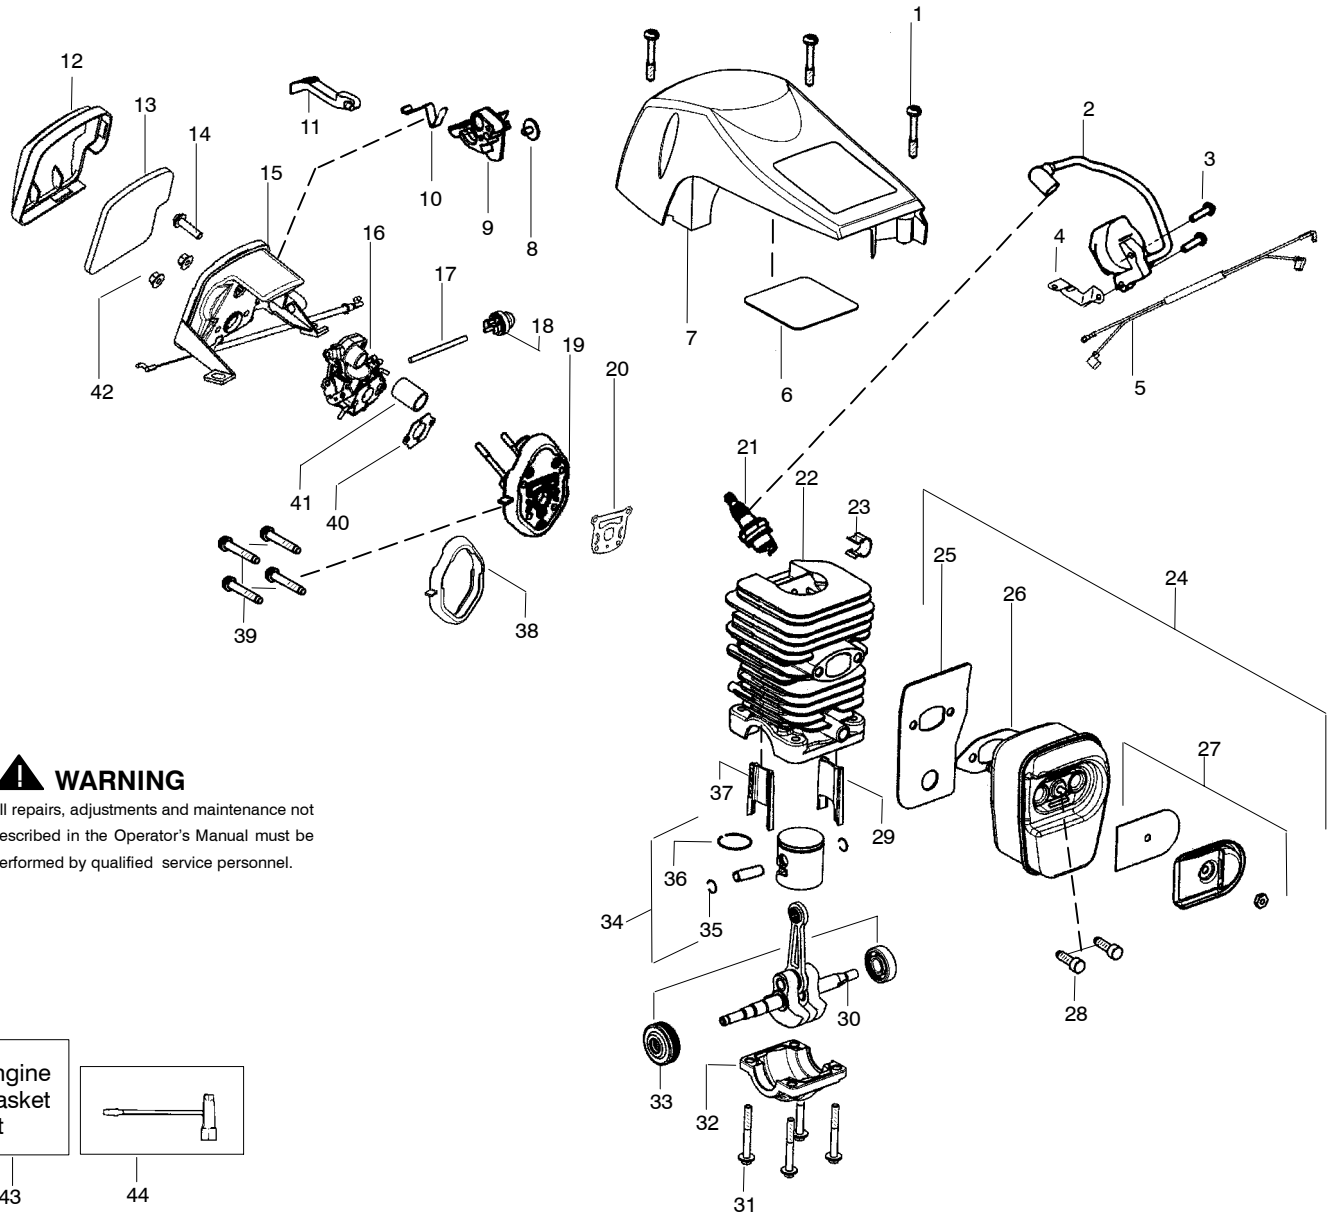

⚠ WARNING

All repairs, adjustments and maintenance not described in the Operator's Manual must be performed by qualified service personnel.

Ref.	Part No.	Description	Ref.	Part No.	Description	Ref.	Part No.	Description
1.	530016153	Screw	19.	530071889	Kit-Carb. Adaptor (Incl. # 20,38,41)	37.	545015401	Insert-Right (gray)Cyl.
2.	530039232	Module-Ignition	20.	530071894	Gasket-cyl. o-ring (kit)	38.	530071894	Seal-Adaptor (kit)
3.	530016432	Screw	21.	952030150	Accy-Spark Plug (RCJ-7Y)	39.	530016426	Screw
4.	530058661	Strap-Ground	22.	530071885	Kit-Cylinder (Incl. 29,37)	40.	530071894	Gasket-Carb. (kit)
5.	530057943	Assy-Wire Harness	23.	530058660	Clip-High Tension Lead	41.	530057926	Tube-Intake
6.	530059006	Reflector-Tape	24.	545081801	Kit-Muffler (Incl. 25,26,27,28)	42.	530016101	Nut-Carb.
7.	545045801	Shield-Cylinder(Incl.1,6)	25.	530057942	Backplate-Muffler	43.	530071894	Kit-Gasket (Incl. 20,26,38,40)
8.	530016080	Screw	26.	530071894	Gasket-Muffler (kit)	44.	530031135	Scrench
9.	530057891	Lever-Ignition Switch	27.	545081701	Kit-Spark Arrestor	Not Shown		
10.	530057908	Spring-Ignition Switch	28.	530016338	Bolt-Muffler	---		Manual-Operator
11.	530059399	Knob-Choke	29.	545015301	Insert-Left (black) Cyl.	545154201		Euro 1
12.	530059001	Cover-Air Filter	30.	530012537	Assy-Crankshaft/Rod Bolt	545154202		Euro 2
13.	530057869	Filter-Air	31.	530016417	Bolt	545154203		Euro 3
14.	530016425	Screw	32.	530057941	Cap-Crankcase	545154204		Euro 4
15.	545046901	Housing-Air Filter w/cable	33.	530056363	Assy-Bearing/Seal	545154205		Euro 5
16.	---	Carburetor	34.	530071882	Kit-Piston (Incl. 35,36)	545154206		Russian
	545070601	Zama W26b (Incl. 18)	35.	530015697	Retainer-Piston Pin	545083604		Decal-Warning
17.	530069247	Kit-Fuel Line (Small)	36.	530038729	Ring-Piston			
18.	530047721	Bulb-Purge "snap-in"						

✓ = NEW PART NUMBER FOR THIS IPL

* = REFER TO THE SERVICE REFERENCE INDICATED FOR MORE INFORMATION. (LOCATED AT END OF IPL)